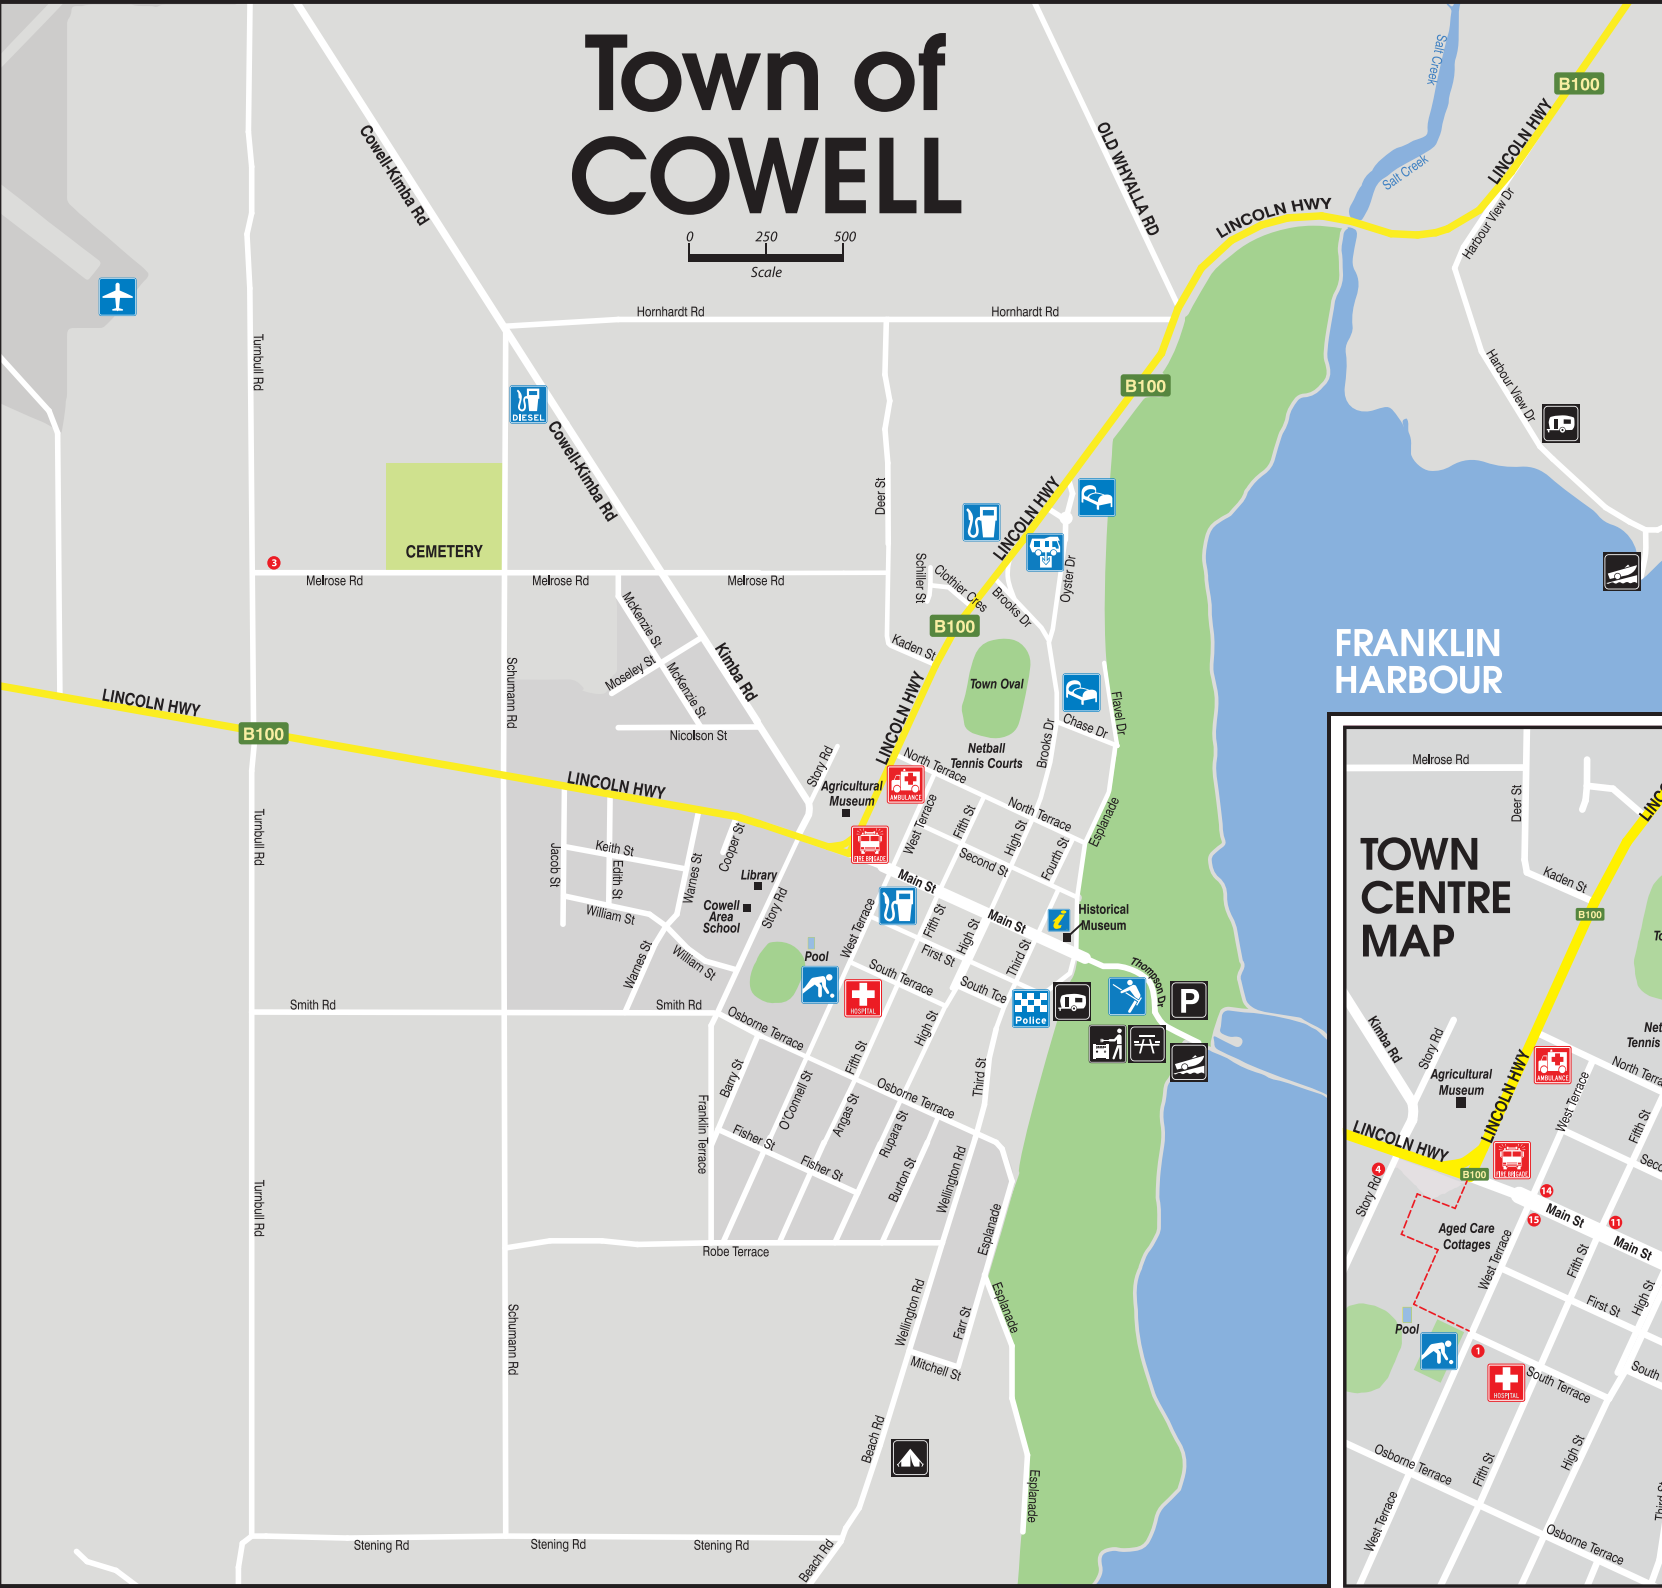

# Town of COWELL

1. Aged Care Hostel
2. Sea Rescue
3. Refuse Dump
4. Pre School
5. Black Stump
6. Town Hall/Info Centre
7. Council Offices
8. Historical Museum
9. Bakery
10. IGA
11. Commercial Hotel
12. Franklin Harbour Hotel
13. Post Office
14. Newsagency
15. Fuel